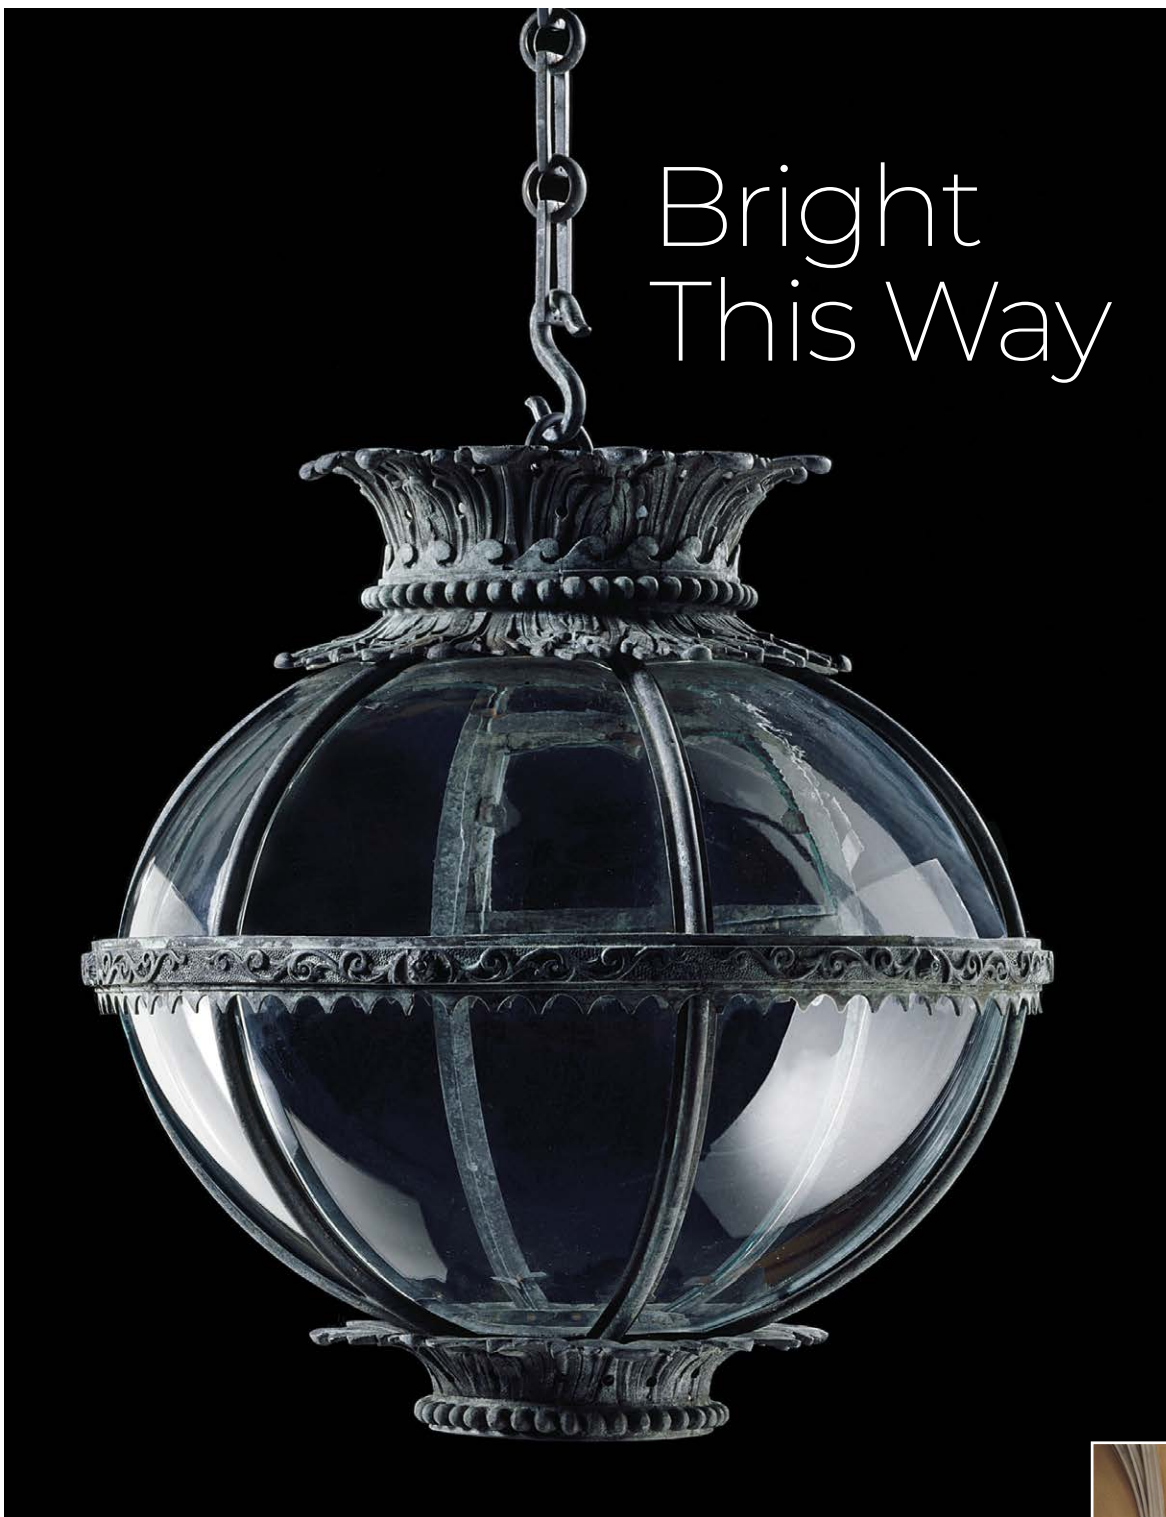

NAPLES EDITION

FLORIDA DESIGN

*Spring
Revival*

INSIDE OUT
A Garden Oasis In Old Naples

Bright This Way

DESIGNER FRANK
PONTERIO ON WHY
JAMB'S OVINGTON LIGHT
PENDANT WARMS HIS
AESTHETIC SENSIBILITIES

TEXT LUIS R. RIGUAL

THE DESIGNER: Frank Ponterio

THE OBJECT: The Ovington light fixture by Jamb

THE STORY: Hand-finished in solid bronze and curved glass, the Ovington is a hanging lantern of squat circular form with a central band decorated with flower heads and scrolling foliage. The fixture features an aged patina that makes it ideal for traditional settings—or to strike a note of design discord in a modern environment.